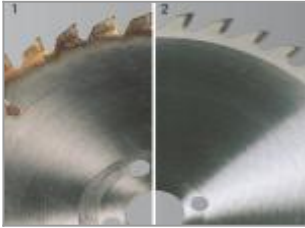

Removes resin residue from tools and machines.

The resin remover is made from natural, organic ingredients and is used to remove all resin from machines, saw blades and other parts with resin build-up. In addition, it prevents rapid resin build-up and ensures optimal working conditions. Spray on, allow a short time to take effect and remove the dissolved resin with cleaning paper or cloth.

Felder Resin Remover 0.5L Spray-

FELDER.

Removes Resin Residue

Auckland
19 Allens Road, East Tamaki
Auckland 2013
Ph (09) 271 7700
Fax (09) 271 7728

Christchurch
159 Ferry Road, Waltham
Christchurch 8011
Ph (03) 366 2013
Fax (03) 366 2021